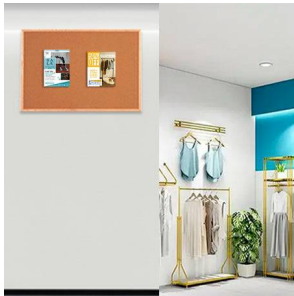

Value Line 15x20 Wood Framed Cork Bulletin Board | Open Face with Hardwood Trim

FOR CURRENT PRICING, VISIT THE ID # LISTED ABOVE

Product Details

- Value Line Cork Board
- Wooden Framed Cork Bulletin Board
- Open Face Message Corkboard
- Overall Cork Board Frame Size: 15" x 20"
- Wall Mount Cork Board Frame
- Wood frame (1" WIDE) borders the cork board
- Overall Framed Bulletin Board Depth: 3/4"
- Available in 3 Wood Frame Finishes: Cherry, Light Oak, and Walnut
- Factory installed hangers allow you to mount Portrait or Landscape
- Natural tan cork laminated to sturdy fiberboard
- 15x20 Open Face corkboard displays for **INDOOR use only**
- Call to customize Open Wood Frame Bulletin Boards

Ordering Options

- Fabric Covering over Cork bulletin board (see 10 colors below)
- Painted Corkboard Colors (see 4 colors below)
- Hard Plastic Push Pins: Clear or Multi-Color push pins (100 per box)
- Mounting brackets to help mount & secure your frame to the wall

***CUSTOM SIZES AVAILABLE | CALL US**

| Model | Overall Size | Orientation | Ships Via | Shipping Weight |
|------------|--------------|----------------------------------|-----------|-----------------|
| OFCVW-1520 | 15" x 20" | Mounts both Portrait & Landscape | UPS | 5 LBS |