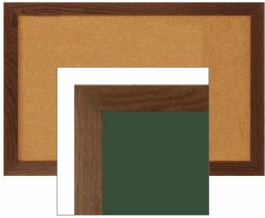

Product Sheet

Item ID # OFCWW-3648

WIDE WOOD 36x48 Framed Cork Bulletin Board | Open Face Notice Board with 2" Wide Wood Frame

FOR CURRENT PRICING, VISIT THE ID # LISTED ABOVE

Product Details

- Wide Wood Framed Cork Board 36x48
- Wall Mount Open Face Cork Bulletin Board
- Bold Wood Frame Profile: **2" Wide**
- Overall Bulletin Board Frame Depth: **3/4"**
- Outer Cork Board Frame Size: 36" x 48"
- Available in 3 Wood Frame Finishes: **Cherry, Light Oak, and Walnut**
- Factory-installed hangers allow you to mount Portrait or Landscape
- Self-sealing natural cork, laminated to sturdy fiberboard
- Simple, Contemporary, Flat Face Wood Frame Profile
- Wood frame (2" WIDE) borders the cork board
- Constructed from solid hardwood with an attractive finish
- Open Face 36x48 cork board displays **for INDOOR use only**
- Call for Custom Wood Framed Bulletin Boards

Ordering Options

2" WIDE FRAME

- Fabric Covering over Cork Bulletin Board (see 10 colors below)
- Painted Corkboard Colors (see 4 colors below)
- Hard Plastic Push Pins: Clear or Multi-Color push pins (100 per box)
- Mounting brackets to help mount & secure your frame to the wall

***CUSTOM SIZES AVAILABLE | CALL US**

Model	Overall Size	Orientation	Ships Via	Shipping Weight
OFCWW-3648	36" x 48"	Mounts both Portrait & Landscape	UPS	16 LBS