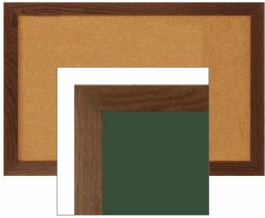

Product Sheet

Item ID # OFCWW-3648

WIDE WOOD 36x48 Framed Cork Bulletin Board | Open Face Notice Board with 2" Wide Wood Frame

FOR CURRENT PRICING, VISIT THE ID # LISTED ABOVE

Product Details

- Wide Wood Framed Cork Board 36x48
- Wall Mount Open Face Cork Bulletin Board
- Bold Wood Frame Profile: **2" Wide**
- Overall Bulletin Board Frame Depth: **3/4"**
- Outer Cork Board Frame Size: 36" x 48"
- Available in 3 Wood Frame Finishes: **Cherry, Light Oak, and Walnut**
- Factory-installed hangers allow you to mount Portrait or Landscape
- Self-sealing natural cork, laminated to sturdy fiberboard
- Simple, Contemporary, Flat Face Wood Frame Profile
- Wood frame (2" WIDE) borders the cork board
- Constructed from solid hardwood with an attractive finish
- Open Face 36x48 cork board displays **for INDOOR use only**
- Call for Custom Wood Framed Bulletin Boards

Ordering Options

- Fabric Covering over Cork Bulletin Board (see 10 colors below)
- Painted Corkboard Colors (see 4 colors below)
- Hard Plastic Push Pins: Clear or Multi-Color push pins (100 per box)
- Mounting brackets to help mount & secure your frame to the wall

2" WIDE FRAME

***CUSTOM SIZES AVAILABLE | CALL US**

Model	Overall Size	Orientation	Ships Via	Shipping Weight
OFCWW-3648	36" x 48"	Mounts both Portrait & Landscape	UPS	16 LBS