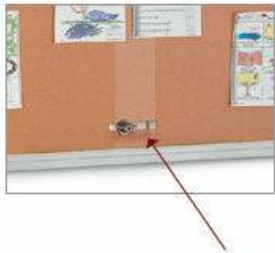

RATCHET LOCK & KEY

SECURES YOUR POSTINGS IN HIGH TRAFFIC AREAS

Ordering Options

- Painted Cork and Fabric Colors over Cork
- Plastic Clear or Multi-Color Push Pins (100 per box)
- LED Lighting Available. Contact us for pricing

Model	Overall Size	Viewable Area	Number of Doors	Weight	Ships Via
BBISGH-3624	36" Wide x 24" High	33" x 18 3/4"	2	30 LBS	Freight
BBISGH-4040	40" Wide x 40" High	37" x 34 3/4"	2	56 LBS	Freight
BBISGH-4836	48" Wide x 36" High	45" x 30 3/4"	2	60 LBS	Freight
BBISGH-5040	50" Wide x 40" High	47" x 34 3/4"	2	121 LBS	Freight