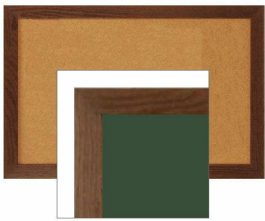

WIDE WOOD 36x72 Framed Cork Bulletin Board (Open Face with 2" Wide Wood Frame)

FOR CURRENT PRICING, VISIT THE ID # LISTED ABOVE

Product Details

- Wide Wood Framed Cork Board
- Wall Mount Cork Bulletin Board
- Cork Board Frame Size: 36" x 72"
- Wood Profile 2" Wide
- Overall Bulletin Board Frame Depth: 3/4"
- Available in 3 Wood Frame Finishes: Cherry, Light Oak, and Walnut
- Factory installed hangers allow you to mount Portrait or Landscape
- Self sealing natural cork, laminated to sturdy fiberboard
- Wood frame (2" WIDE) borders the cork board
- Constructed from solid hardwood with an attractive finish
- Open Face 36x72 cork board displays for **INDOOR use only**
- Call for Custom Open Face Wide Wood Frame Bulletin Boards

2" WIDE FRAME

Ordering Options

- Fabric Covering over Cork bulletin board (see 10 colors below)
- Painted Corkboard Colors (see 4 colors below)
- Hard Plastic Push Pins: Clear or Multi-Color push pins (100 per box)
- Mounting brackets to help mount & secure your frame to the wall

***CUSTOM SIZES AVAILABLE | CALL US**

Model	Overall Size	Orientation	Ships Via	Shipping Weight
OFCWW-3672	36" x 72"	Mounts both Portrait & Landscape	Freight	25 LBS