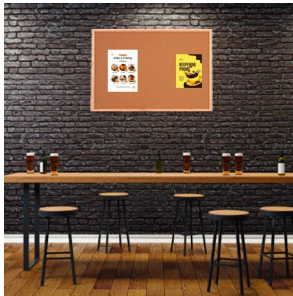

Value Line 18x36 Wood Framed Cork Bulletin Board | Open Face with Hardwood Trim

FOR CURRENT PRICING, VISIT THE ID # LISTED ABOVE

Product Details

- Value Line Cork Board
- Wooden Framed Cork Bulletin Board
- Open Face Message Corkboard
- Overall Cork Board Frame Size: 18" x 36"
- Wall Mount Cork Board Frame
- Wood frame (1" WIDE) borders the cork board
- Overall Framed Bulletin Board Depth: 3/4"
- Available in 3 Wood Frame Finishes: Cherry, Light Oak, and Walnut
- Factory installed hangers allow you to mount Portrait or Landscape
- Natural tan cork laminated to sturdy fiberboard
- 18x36 Open Face corkboard displays for **INDOOR use only**
- Call to customize Open Wood Frame Bulletin Boards

Ordering Options

- Fabric Covering over Cork bulletin board (see 10 colors below)
- Painted Corkboard Colors (see 4 colors below)
- Hard Plastic Push Pins: Clear or Multi-Color push pins (100 per box)
- Mounting brackets to help mount & secure your frame to the wall

***CUSTOM SIZES AVAILABLE | CALL US**

Model	Overall Size	Orientation	Ships Via	Shipping Weight
OFCVW-1836	18" x 36"	Mounts both Portrait & Landscape	UPS	9 LBS