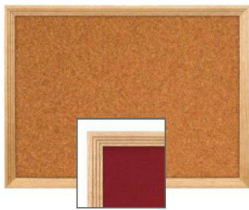

8.5 x 11 Wood Framed Cork Bulletin Board | Decorative Frame Style

FOR CURRENT PRICING, VISIT THE ID # LISTED ABOVE

Product Details

- o Open Face Framed Cork Board
- o Message Board Notice Board 8.5 x 11
- o Decorative Wood Cork Board Framed
- o Wall Mount Bulletin Board in 3 Wood Finishes
- o Wood frame 1 1/8" WIDE borders the cork board
- o Overall Cork Bulletin Board Depth: 3/4"
- o **Choose:** 3 Wood Frame Finishes: Cherry, Light Oak, Walnut
- o Factory Installed Hangers for Wall Mount Portrait or Landscape
- o Natural Tan Cork, laminated to sturdy fiberboard
- o Constructed from solid hardwood with an attractive finish
- o Cork bulletin board display 8 1/2"x11" **for INDOOR use only**
- o Call for Custom Open Face Wood Framed Bulletin Boards

Ordering Options

- Fabric Covering over Cork bulletin board (see 10 colors below)
- Painted Corkboard Colors (see 4 colors below)
- Hard Plastic Push Pins: Clear or Multi-Color push pins (100 per box)
- Mounting brackets to help mount & secure your frame to the wall

***CUSTOM SIZES AVAILABLE | CALL US**

Model	Overall Size	Orientation	Ships Via	Shipping Weight
OFCDW-8511	8 1/2" x 11"	Mounts both Portrait & Landscape	UPS	2 LBS