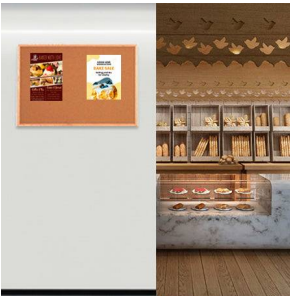

**Value Line 24x48 Wood Framed Cork Bulletin Board | Wall Mount 1-Inch Hardwood Trim in Three Finishes**

FOR CURRENT PRICING, VISIT THE ID # LISTED ABOVE

**Product Details**

- Wooden Framed Cork Bulletin Board 24x48
- Value Line Open Face Corkboard
- 3 Wood Frame Finishes: **Cherry, Light Oak, Walnut**
- Overall Bulletin Board Depth: 3/4"
- Wall Mount Cork Board Frame
- Factory-installed hangers allow you to mount Portrait or Landscape
- Self-sealing natural cork, laminated to sturdy fiberboard
- Hardwood frame (1" WIDE) borders the cork board
- 24 x 48 Open Face corkboard displays **for INDOOR use only**
- Call to Customize Open Face Wood Frame Bulletin Boards

**Ordering Options**

- Fabric Covering over Cork bulletin board (see 10 colors below)
- Painted Corkboard Colors (see 4 colors below)
- Hard Plastic Push Pins: Clear or Multi-Color push pins (100 per box)
- Mounting brackets to help mount & secure your frame to the wall