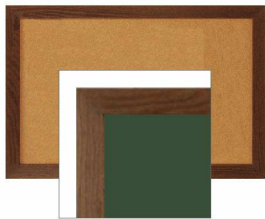

WIDE WOOD 12x24 Framed Cork Bulletin Board (Open Face with 2" Wide Wood Frame)

FOR CURRENT PRICING, VISIT THE ID # LISTED ABOVE

Product Details

- **Wide Wood Framed Cork Board**
- Wall Mount Cork Bulletin Board
- **Cork Board Frame Size: 12" x 24"**
- **Wooden Frame Profile 2" Wide**
- Overall Bulletin Board Frame Depth: 3/4"
- Available in 3 Wood Frame Finishes: Cherry, Light Oak, and Walnut
- Factory installed hangers allow you to mount Portrait or Landscape
- Self sealing natural cork, laminated to sturdy fiberboard
- **Wood frame (2" WIDE) borders the cork board**
- Constructed from solid hardwood with an attractive frame finish
- Open Face 12x24 cork board displays for **INDOOR** use only
- **Call for Custom Open Face Wide Wood Frame Bulletin Boards**

2" WIDE FRAME

Ordering Options

- Fabric Covering over Cork bulletin board (see 10 colors below)
- Painted Corkboard Colors (see 4 colors below)
- Hard Plastic Push Pins: Clear or Multi-Color push pins (100 per box)
- Mounting brackets to help mount & secure your frame to the wall

***CUSTOM SIZES AVAILABLE | CALL US**

Model	Overall Size	Orientation	Ships Via	Shipping Weight
OFCWW-1224	12" x 24"	Mounts both Portrait & Landscape	UPS	5 LBS