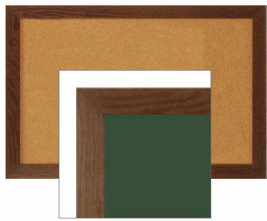

WIDE WOOD 24x72 Framed Cork Bulletin Board (Open Face with 2" Wide Wood Frame)

FOR CURRENT PRICING, VISIT THE ID # LISTED ABOVE

Product Details

- o **Wide Wood Framed Cork Board**
- o Wall Mount Cork Bulletin Board
- o **Cork Board Frame Size: 24" x 72"**
- o Overall Bulletin Board Frame Depth: **3/4"**
- o Available in (3) Wood Frame Finishes: **Cherry, Light Oak, and Walnut**
- o **Factory installed hangers allow you to mount Portrait or Landscape**
- o Self sealing natural cork, laminated to sturdy fiberboard
- o **Wood frame (2" WIDE) borders the cork board**
- o Constructed from solid hardwood with an attractive frame finish
- o Open Face 24x72 cork board displays **for INDOOR use only**
- o **Call for Custom Open Face Wide Wood Frame Bulletin Boards**

Ordering Options

2" WIDE FRAME

- Fabric Covering over Cork bulletin board (see 10 colors below)
- Painted Corkboard Colors (see 4 colors below)
- Hard Plastic Push Pins: Clear or Multi-Color push pins (100 per box)
- Mounting brackets to help mount & secure your frame to the wall

***CUSTOM SIZES AVAILABLE | CALL US**

Model	Overall Size	Orientation	Ships Via	Shipping Weight
OFCWW-2472	24" x 72"	Mounts both Portrait & Landscape	UPS	18 LBS