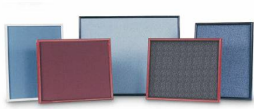

Model	Overall Size	Orientation	Ships Via	Shipping Weight
OFCP-1620	16" x 20"	Mounts both Portrait & Landscape	UPS	5 LBS