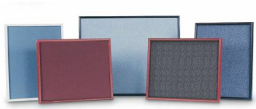

Model	Overall Size	Orientation	Ships Via	Shipping Weight
OFCP-1620	16" x 20"	Mounts both Portrait & Landscape	UPS	5 LBS