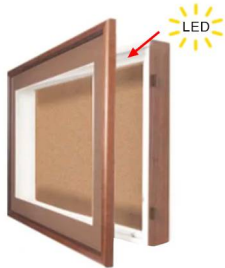

24x24 SwingFrame Designer Wood Framed Lighted Cork Board Display Case 3 Inch Deep

FOR CURRENT PRICING, VISIT THE ID # LISTED ABOVE

Product Details

- SwingFrame Designer Cork Board Display Case
- Lighted Display Case
- Enclosed Shadow Box Display Case
- 24x24 Cork Board Interior
- 3 Inch Deep Shadow Box Interior
- Swing Open, Wall Display Case
- Patented swing-open frame system (opens right to left)
- Concealed Hinges and Gravity Lock
- Wood Frame 3-Step Profile: 1 3/8" Wide
- Interior Usable Depth: 3"
- Overall Wood Display Case Depth: 4 1/4"
- (9) Natural wood display case frame finishes
- Beveled Matboard: Complimentary color to wood frame
- Exterior Box Sides: Black Laminate
- Backing Board: 1/4" Natural Cork mounted on 1/4" Hardboard
- Break Resistant Clear Acrylic Window
- Installs Easily: Mounting hardware included
- SwingFrame Designer 24x24 Cork Board Display Case For Indoor use only
- **Call to Customize Swingframe Lighted Display Case with Cork**

Lighting Specifications

- UL approved LED Strip Lighting
- LED Color: Cool White
- LED Life: 50,000 hours (5 Year Warranty)
- LED Strip Light is positioned across the top of the display and shines downward
- Cord exit is positioned out the back of the display case (Top Left Corner)
- 12 Volt Plug-In Adapter

Ordering Options

- Frame Orientation: Portrait or Landscape
- Interior Side Finish: White or Black Melamine | or Complimentary Laminate
- Side Plunge Lock & Key
- (6) Fabric Colors

Model	Interior Dimensions	Overall Size	Viewable Area	Ships Via	Shipping Weight
DCWLCORK3-2424	24" x 24"	28" x 28"	19" x 19"	FedEx	29