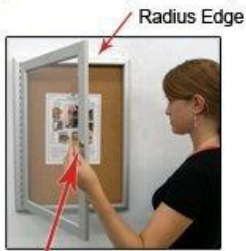

Outdoor 24 x 36 Enclosed Bulletin Boards with Lights (Radius Edge)

FOR CURRENT PRICING, VISIT THE ID # LISTED ABOVE

24 x 36

Radius Edge Enclosed Bulletin Board

(PICTURES SHOWN, NOT TO SCALE)

Radius Edge

Frame Swings Open-
Security Cam Lock
On Front

Product Details

- 24x36 Sleek radius edge with lighted corners provided with mitered corners
- 24" x 36" Frame Features full length piano hinges (opens right to left)
- Security cam-lock is positioned on front of 24"x 36" frame (2 keys included)
- Overall Depth: 4"
- Interior Useable Depth: 2 5/8"
- Extra deep for displaying bulkier items
- 4 outdoor treated frame finishes
- Break Resistant Acrylic: Perfect for high traffic or public environments
- Self healing natural cork interior
- Weep holes provided on bottom to reduce condensation build-up
- Weather resistant aluminum backing with silicone sealant
- Case must be **surface mounted** on the wall
- **Call to customize this product!**