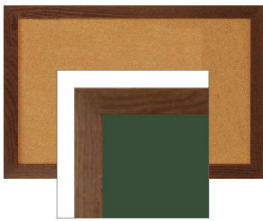

WIDE WOOD 24x36 Framed Cork Bulletin Board (Open Face with 2" Wide Wood Frame)

FOR CURRENT PRICING, VISIT THE ID # LISTED ABOVE

Product Details

- **Wide Wood Framed Cork Board**
- Wall Mount Cork Bulletin Board
- **Cork Board Frame Size: 24" x 36"**
- Overall Bulletin Board Frame Depth: **3/4"**
- Available in **3 Wood Frame Finishes: Cherry, Light Oak, and Walnut**
- **Factory installed hangers allow you to mount Portrait or Landscape**
- Self sealing natural cork, laminated to sturdy fiberboard
- **Wood frame (2" WIDE) borders the cork board**
- Constructed from solid hardwood with an attractive frame finish
- Open Face 24x36 cork board displays **for INDOOR use only**
- **Call for Custom Open Face Wide Wood Frame Bulletin Boards**

Ordering Options

2" WIDE FRAME

- Fabric Covering over Cork bulletin board (see 10 colors below)
- Painted Corkboard Colors (see 4 colors below)
- Hard Plastic Push Pins: Clear or Multi-Color push pins (100 per box)
- Mounting brackets to help mount & secure your frame to the wall

***CUSTOM SIZES AVAILABLE | CALL US**

Model	Overall Size	Orientation	Ships Via	Shipping Weight
OFCWW-2436	24" x 36"	Mounts both Portrait & Landscape	UPS	8 LBS