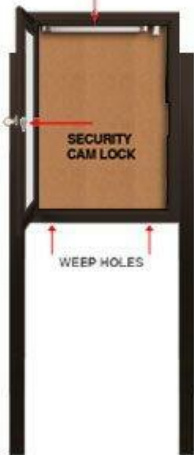

## SwingCase Standing 27x41 Lighted Outdoor Bulletin Board Case w Posts (One Door)

FOR CURRENT PRICING, VISIT THE ID # LISTED ABOVE

**27 x 41**

**Outdoor Enclosed Bulletin Board WITH LEGS & LIGHTS**

(PICTURES SHOWN, NOT TO SCALE)

TOP LIGHTING

WEEP HOLES

### Product Details

- Outdoor Display Case
- Enclosed Bulletin Board Case on Metal Posts
- 27x41 Viewable Display Area
- Cork Bulletin Board Interior Panel
- Free Standing Lighted Message Center
- T-8 Florescent Bulb Top Lit
- Lockable Bulletin Board Cabinet with Single Door
- Features full length piano hinge (opens right to left)
- Security cam-lock is positioned on front of frame (2 keys included)
- Frame Overall Depth: 3 1/8"
- Interior Useable Depth: 1 5/8"
- 4 outdoor treated metal frame finishes
- Break Resistant Clean Lexan Window
- Self healing cork board interior
- Weep holes provided on bottom to reduce condensation build-up
- Weather resistant aluminum backing with silicone sealant
- 27x41 Outdoor Standing Enclosed Bulletin Board for Outside Use
- [Call for Free Standing Custom Outdoor Message Boards](#)

### Post Specifications

- Post Dimensions: 2" x 2" x 96" (8 Feet High)
- Posts are attached to the case through the sides. Pre-drilled holes will be provided on the posts for easy display case mounting
- Posts should be secured at least 3 feet into the ground for proper support.