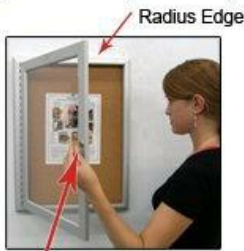

## Outdoor 27 x 41 Enclosed Bulletin Boards with Lights (Radius Edge)

FOR CURRENT PRICING, VISIT THE ID # LISTED ABOVE

**27 x 41**

### Radius Edge Enclosed Bulletin Board

(PICTURES SHOWN, NOT TO SCALE)

Radius Edge

Frame Swings Open  
Security Cam Lock  
On Front

MITERED CORNERS

RADIUS EDGES

**RADIUS EDGES** on ALL 4 Sides  
Sleek and Contemporary Design

#### Product Details

- 27x41 Sleek radius edge with lighted corners provided with mitered corners
- 27"x 41 Frame Features full length piano hinges (opens right to left)
- Security cam-lock is positioned on front of 27x 41 frame (2 keys included)
- Overall Depth: 4"
- Interior Useable Depth: 2 5/8"
- Extra deep for displaying bulkier items
- 4 outdoor treated frame finishes
- Break Resistant Acrylic: Perfect for high traffic or public environments
- Self healing natural cork interior
- Weep holes provided on bottom to reduce condensation build-up
- Weather resistant aluminum backing with silicone sealant
- Case must be **surface mounted** on the wall
- **Call to customize this product!**