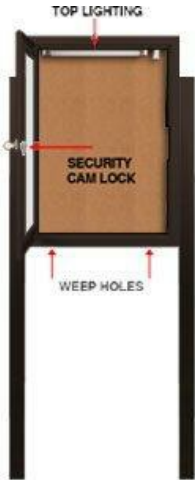

Free-Standing 24x36 Outdoor Bulletin Board with Posts + Light, SwingCase Enclosed Single Door Metal Display Case

FOR CURRENT PRICING, VISIT THE ID # LISTED ABOVE

Product Details

- Outdoor Bulletin Board Display Case Stand
- Enclosed, Lighted Message Pinboard
- Free-Standing, Single Door Cabinet on Posts
- 24x36 Viewable Display Area
- Natural, Self-Healing Cork Bulletin Board Panel
- Free Standing Lighted Message Center
- T-8 Florescent Bulb Top Lit + LED Lighting Available
- Lockable Bulletin Board Cabinet with Hinged Door
- Features full-length piano hinge (opens right to left)
- Security CAM-Lock on front of frame (2 keys)
- Frame Overall Depth: **3 1/8"**
- Interior Useable Depth: **1 5/8"**
- Constructed in durable aluminum alloy
- 4 outdoor treated metal frame finishes
- Break Resistant Clear Lexan Window
- Weep Holes on the cabinet bottom reduce condensation build-up
- Weather-resistant aluminum backing with silicone sealant
- 24x36 Outdoor Standing Enclosed Bulletin Board **for Outside Use**
- Call for Free Standing Custom Outdoor Message Boards

Lighting Information

- UL approved T8 fluorescent bulbs are positioned on top to shine down
- Electric Cord: 3-wire center back exit (electrician needed for hardwiring)

Post Specifications

- Post Dimensions: 2" x 2" x 96" (8 Feet High)
- Posts are attached to the case through the sides. Pre-drilled holes will be provided on the posts for easy display case mounting
- Posts should be secured at least 3 feet into the ground for proper support.