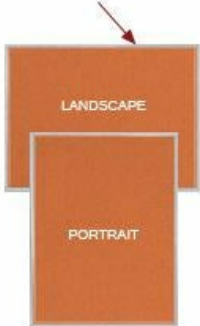

Value Line 18x36 Metal Frame Cork Bulletin Board | Open Face with Silver Trim Frame Border

FOR CURRENT PRICING, VISIT THE ID # LISTED ABOVE

Product Details

- 18x36 Cork Board Framed
- Value Line, Open Face Cork Bulletin Board
- Silver Trimmed Metal Frame Border 1/2" Wide
- Indoor Wall Message Display Board
- Overall Cork Board Frame Size: 18" x 36"
- Overall Bulletin Board Frame Depth: 5/8"
- Factory-installed hangers for mounting Portrait or Landscape
- For additional mounting support -
- secure with proper screws through the aluminum frame
- Self-sealing natural cork, laminated to sturdy fiberboard
- Silver aluminum trim (1/2" WIDE) borders the corkboard
- Open Face 18x36 cork boards displays **for INDOOR use only**
- Call for Custom Corkboards Displays - Metal or Wood Framed

Ordering Options

- Fabric Covering over Cork bulletin board (see 10 colors below)
- Painted Corkboard Colors (see 4 colors below)
- Hard Plastic Push Pins: Clear or Multi-Color pins (100 per box)

***CUSTOM SIZES AVAILABLE | CALL US**

18 x 36

Open Face Cork Board

(PICTURES SHOWN, NOT TO SCALE)

Fabric & Painted
Cork Colors Available

ALUMINUM SILVER TRIM

CORK BOARD MOUNTS BOTH
PORTRAIT or LANDSCAPE

Model	Overall Size	Orientation	Ships Via	Shipping Weight
OFCM-1836	18" x 36"	Mounts both Portrait & Landscape	FedEx	9 LBS