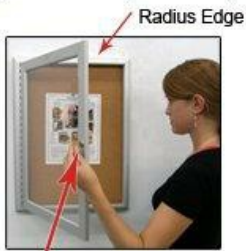

Outdoor 42 x 42 Enclosed Bulletin Boards with Lights (Radius Edge)

FOR CURRENT PRICING, VISIT THE ID # LISTED ABOVE

42 x 42

Radius Edge Enclosed Bulletin Board

(PICTURES SHOWN, NOT TO SCALE)

Radius Edge

Frame Swings Open - Security Cam Lock On Front

MITERED CORNERS

RADIUS EDGES

RADIUS EDGES on ALL 4 Sides
Sleek and Contemporary Design

Product Details

- 42x42 Sleek radius edge with lighted corners provided with mitered corners
- 42" x 42" Frame Features full length piano hinges (opens right to left)
- Security cam-lock is positioned on front of 42x42 frame (2 keys included)
- Overall Depth: 4"
- Interior Useable Depth: 2 5/8"
- Extra deep for displaying bulkier items
- 4 outdoor treated frame finishes
- Break Resistant Acrylic: Perfect for high traffic or public environments
- Self healing natural cork interior
- Weep holes provided on bottom to reduce condensation build-up
- Weather resistant aluminum backing with silicone sealant
- Case must be **surface mounted** on the wall
- **Call to customize this product!**