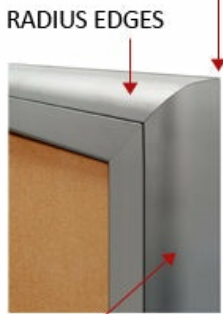

Extra Large 48 x 96 Outdoor Enclosed Bulletin Board SwingCase with Radius Edge Corners

FOR CURRENT PRICING, VISIT THE ID # LISTED ABOVE

Product Details

- Extra Large 48x96 Sleek Radius Edge Display Case
- All Weather Outdoor Enclosed Bulletin Board
- XL Single Door full length piano hinge (opens right to left)
- Security CAM-Lock on front of 48 x 96 frame
- Display case profile Radius Edge with mitered cut corners
- Overall Depth: 2"
- Interior Useable Depth: 5/8"
- CAM Lock with 2 keys included
- 4 outdoor treated frame finishes
- Break Resistant Acrylic: Perfect for high traffic or public environments
- Self healing natural cork interior
- Weep holes provided on bottom to reduce condensation build-up
- Weather resistant aluminum backing with silicone sealant
- Case must be **surface mounted** on the wall
- **Call to customize these Extra Large Outdoor Bulletin Boards!**

48 x 96 EXTRA LARGE Outdoor Cork Board

(PICTURES SHOWN, NOT TO SCALE)

MITERED CORNERS

RADIUS EDGES on ALL 4 Sides
Sleek and Contemporary Design

Ordering Options

- Vinyl covering over cork
- Frame Orientation: Portrait or Landscape

Door Window: Break Resistant or Tempered Glass

- Break Resistant Acrylic: 1/4" thick, lightweight (Standard)
- Tempered Glass: 1/4" Tempered Glass is offered for public environments

which require this added safety standard. (25% Upcharge)