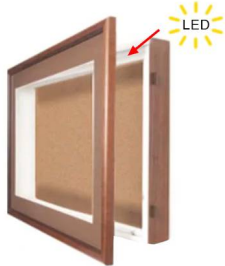

24x36 SwingFrame Designer Wood Framed Lighted Cork Board Display Case 3 Inch Deep

FOR CURRENT PRICING, VISIT THE ID # LISTED ABOVE

Product Details

- SwingFrame Designer Cork Board Display Case
- Lighted Display Case
- Enclosed Shadow Box Display Case
- 24x36 Cork Board Interior
- 3 Inch Deep Shadow Box Interior
- Swing Open, Wall Display Case
- Patented swing-open frame system (opens right to left)
- Concealed Hinges and Gravity Lock
- Wood Frame 3-Step Profile: 1 3/8" Wide
- Interior Usable Depth: 3"
- Overall Wood Display Case Depth: 4 1/4"
- (9) Natural wood display case frame finishes
- Beveled Matboard: Complimentary color to wood frame
- Exterior Box Sides: Black Laminate
- Backing Board: 1/4" Natural Cork mounted on 1/4" Hardboard
- Break Resistant Clear Acrylic Window
- Installs Easily: Mounting hardware included
- SwingFrame Designer 24x36 Cork Board Display Case For Indoor use only
- [Call to Customize Swingframe Lighted Display Case with Cork](#)

Lighting Specifications

- UL approved LED Strip Lighting
- LED Color: Cool White
- LED Life: 50,000 hours (5 Year Warranty)
- LED Strip Light is positioned across the top of the display and shines downward
- Cord exit is positioned out the back of the display case ([Top Left Corner](#))
- 12 Volt Plug-In Adapter

Ordering Options

- Frame Orientation: Portrait or Landscape
- Interior Side Finish: White or Black Melamine | or Complimentary Laminate
- Side Plunge Lock & Key
- (6) Fabric Colors

Model	Interior Dimensions	Overall Size	Viewable Area	Ships Via	Shipping Weight
DCWLCORK3-2436	24" x 36"	28" x 40"	19" x 31"	FedEx	35