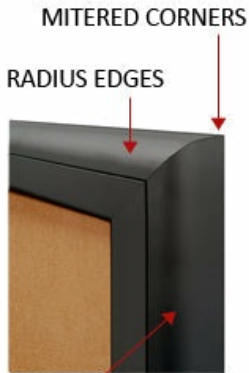

RADIUS EDGES on ALL 4 Sides
Sleek and Contemporary Design

Model	Interior Size	Viewable Area	Overall Size (Portrait)	Overall Size (Landscape)	Ships Via	Shipping Weight
SCBBIR-1117	12 1/4" x 18 3/4"	11" x 17"	16 1/4" x 22"	22 1/4" x 16"	FedEx	19