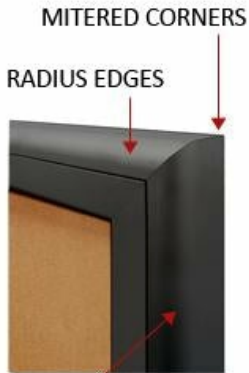

Outdoor 30 x 40 Enclosed Bulletin Boards with Lights (Radius Edge)

FOR CURRENT PRICING, VISIT THE ID # LISTED ABOVE

30 x 40
Radius Edge
Enclosed Bulletin Board
(PICTURES SHOWN, NOT TO SCALE)

Radius Edge
Frame Swings Open
Security Cam Lock
On Front

MITERED CORNERS
RADIUS EDGES
RADIUS EDGES on ALL 4 Sides
Sleek and Contemporary Design

Product Details

- 30x40 Sleek radius edge with lighted corners provided with mitered corners
- 30" x 40" Frame Features full length piano hinges (opens right to left)
- Security cam-lock is positioned on front of 30x40 frame (2 keys included)
- Overall Depth: 4"
- Interior Useable Depth: 2 5/8"
- Extra deep for displaying bulkier items
- 4 outdoor treated frame finishes
- Break Resistant Acrylic: Perfect for high traffic or public environments
- Self healing natural cork interior
- Weep holes provided on bottom to reduce condensation build-up
- Weather resistant aluminum backing with silicone sealant
- Case must be **surface mounted** on the wall
- **Call to customize this product!**

Lighting Information

- UL approved T8 fluorescent bulbs are positioned on top to shine down
- Electric Cord: 3-wire center back exit (electrician needed for hardwiring)

Ordering Options

- Frame Orientation: Portrait or Landscape
- Vinyl covering over corkboard

Door Window: Break Resistant or Tempered Glass

- Break Resistant Acrylic: 1/8" thick, lightweight (Standard)
- Tempered Glass: 1/8" Tempered Glass is offered for public environments

which require this added safety standard. (25% Upcharge)