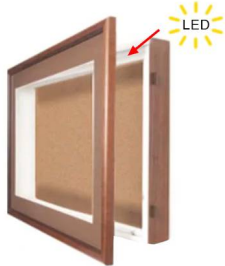

## 22x28 SwingFrame Designer Wood Framed Lighted Cork Board Display Case 3 Inch Deep

FOR CURRENT PRICING, VISIT THE ID # LISTED ABOVE

### Product Details

- SwingFrame Designer Cork Board Display Case
- Lighted Display Case
- Enclosed Shadow Box Display Case
- 22x28 Cork Board Interior
- 3 Inch Deep Shadow Box Interior
- Swing Open, Wall Display Case
- Patented swing-open frame system (opens right to left)
- Concealed Hinges and Gravity Lock
- Wood Frame 3-Step Profile: 1 3/8" Wide
- Interior Usable Depth: 3"
- Overall Wood Display Case Depth: 4 1/4"
- (9) Natural wood display case frame finishes
- Beveled Matboard: Complimentary color to wood frame
- Exterior Box Sides: Black Laminate
- Backing Board: 1/4" Natural Cork mounted on 1/4" Hardboard
- Break Resistant Clear Acrylic Window
- Installs Easily: Mounting hardware included
- SwingFrame Designer 22x28 Cork Board Display Case For Indoor use only
- **Call to Customize Swingframe Lighted Display Case with Cork**

### Lighting Specifications

- UL approved LED Strip Lighting
- LED Color: Cool White
- LED Life: 50,000 hours (5 Year Warranty)
- LED Strip Light is positioned across the top of the display and shines downward
- Cord exit is positioned out the back of the display case (Top Left Corner)
- 12 Volt Plug-In Adapter

### Ordering Options

- Frame Orientation: Portrait or Landscape
- Interior Side Finish: White or Black Melamine | or Complimentary Laminate
- Side Plunge Lock & Key
- (6) Fabric Colors

Model	Interior Dimensions	Overall Size	Viewable Area	Ships Via	Shipping Weight
DCWLCORK3-2228	22" x 28"	26" x 32"	17" x 23"	FedEx	30