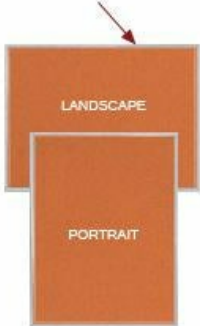

Value Line 16x20 Metal Frame Cork Bulletin Board (Open Face with Silver Trim)

FOR CURRENT PRICING, VISIT THE ID # LISTED ABOVE

Product Details

- Cork Board Framed
- Open Face Cork Board 16 x 20
- **Silver Trimmed Metal Framed Cork Board**
- Wall Message Display Board
- **Overall Cork Board Frame Size: 16" x 20"**
- Overall Bulletin Board Frame Depth: 5/8"
- **Factory installed hangers allow you to mount Portrait or Landscape**
- For additional mounting support, secure with proper screws through the aluminum frame
- Self sealing natural cork, laminated to sturdy fiberboard
- Silver aluminum trim (**1/2" WIDE**) borders the cork board
- 16x20 Open Face cork board displays are for **INDOOR** use only
- **Call for Custom Corkboards Displays - Metal or Wood Framed**

Ordering Options

- Fabric Covering over Cork bulletin board (see 10 colors below)
- Painted Corkboard Colors (see 4 colors below)
- Hard Plastic Push Pins: Clear or Multi-Color pins (100 per box)

***CUSTOM SIZES AVAILABLE | CALL US**

16 x 20

Open Face Cork Board

(PICTURES SHOWN, NOT TO SCALE)

Fabric & Painted
Cork Colors Available

ALUMINUM SILVER TRIM

CORK BOARD MOUNTS BOTH
PORTRAIT or LANDSCAPE

Model	Overall Size	Orientation	Ships Via	Shipping Weight
OFCM-1620	16" x 20"	Mounts both Portrait & Landscape	FedEx	5 LBS