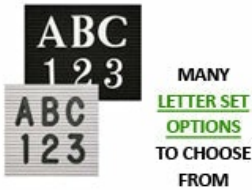

Open Face Vinyl Letter Board 15x20 Aluminum Frame

**FOR CURRENT PRICING, VISIT THE ID # LISTED ABOVE
FREE SHIPPING**

Product Details

- **Framed Letter Board**
- Vinyl Letter Board
- Overall Vinyl Letter Board Size: 15 x 20
- Overall Frame Depth: 1/2"
- **Silver aluminum trim (3/4" wide)** borders the vinyl letter board
- Attractive vinyl letterboard with 1/4" grooves allows for easy letter and number insertion
- **3/4" White Helvetica letters and numbers included (290 Characters)**
- Silver aluminum backer helps protect against the outdoor elements
- Hanging Hardware is riveted onto the back for easy wall or ceiling mount
- Open Face letter boards display 15x20 for **INDOOR or OUTDOOR** use
- **Call for Custom Framed Letterboards Vinyl or Fabric**

NOTE: If used outdoors, the letter board should be covered by an over-hang or enclosed in a case. It is not meant for outdoor use with direct exposure to inclement weather.

PORTRAIT or LANDSCAPE

Ordering Options

- Frame Orientation: Portrait or Landscape
- Optional colors for vinyl letterboard panel
- Optional letter & character sets (1/2", 3/4", 1", 2", 3")

***CUSTOM SIZES AVAILABLE | CALL US**

Model	Overall Letter Board Size	Ships Via	Shipping Weight
OFLBV-1520	15" x 20"	FedEx	11