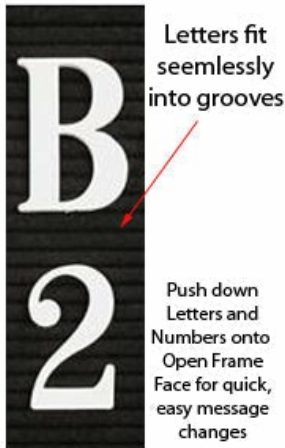

Open Face Vinyl Letter Board 15x20 Aluminum Frame

**FOR CURRENT PRICING, VISIT THE ID # LISTED ABOVE
FREE SHIPPING**

Product Details

- **Framed Letter Board**
- Vinyl Letter Board
- Overall Vinyl Letter Board Size: 15 x 20
- Overall Frame Depth: 1/2"
- **Silver aluminum trim (3/4" wide)** borders the vinyl letter board
- Attractive vinyl letterboard with 1/4" grooves allows for easy letter and number insertion
- **3/4" White Helvetica letters and numbers included (290 Characters)**
- Silver aluminum backer helps protect against the outdoor elements
- Hanging Hardware is riveted onto the back for easy wall or ceiling mount
- Open Face letter boards display 15x20 for **INDOOR or OUTDOOR** use
- **Call for Custom Framed Letterboards Vinyl or Fabric**

NOTE: If used outdoors, the letter board should be covered by an over-hang or enclosed in a case. It is not meant for outdoor use with direct exposure to inclement weather.

PORTRAIT or LANDSCAPE

Ordering Options

- Frame Orientation: Portrait or Landscape
- Optional colors for vinyl letterboard panel
- Optional letter & character sets (1/2", 3/4", 1", 2", 3")

***CUSTOM SIZES AVAILABLE | CALL US**

Model	Overall Letter Board Size	Ships Via	Shipping Weight
OFLBV-1520	15" x 20"	FedEx	11