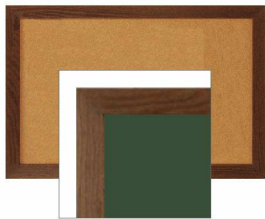

**WIDE WOOD 30x30 Framed Cork Bulletin Board (Open Face with 2" Wide Wood Frame)**

FOR CURRENT PRICING, VISIT THE ID # LISTED ABOVE

Product Details

- o **Wide Wood Framed Cork Board**
- o Wall Mount Cork Bulletin Board
- o **Cork Board Frame Size: 30" x 30"**
- o **Wooden Frame Profile 2" Wide**
- o Overall Bulletin Board Frame Depth: 3/4"
- o Available in 3 Wood Frame Finishes: **Cherry, Light Oak, and Walnut**
- o Self sealing natural cork, laminated to sturdy fiberboard
- o **Wood frame (2" WIDE) borders the cork board**
- o Constructed from solid hardwood with an attractive frame finish
- o Open Face 30x30 cork board displays **for INDOOR use only**
- o **Call for Custom Open Face Wide Wood Frame Bulletin Boards**

2" WIDE FRAME

Ordering Options

- Fabric Covering over Cork bulletin board (see 10 colors below)
- Painted Corkboard Colors (see 4 colors below)
- Hard Plastic Push Pins: Clear or Multi-Color push pins (100 per box)
- Mounting brackets to help mount & secure your frame to the wall