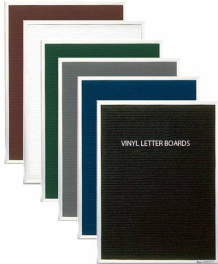

Open Face Vinyl Letter Board 16x16 Aluminum Frame

FOR CURRENT PRICING, VISIT THE ID # LISTED ABOVE
FREE SHIPPING

Product Details

- **Framed Letter Board**
- Vinyl Letter Board
- Overall Vinyl Letter Board Size: 16 x 16
- Overall Frame Depth: 1/2"
- Silver aluminum trim (3/4" wide) borders the vinyl letter board
- Attractive vinyl letterboard with 1/4" grooves allows for easy letter and number insertion
- 3/4" White Helvetica letters and numbers included (290 Characters)
- Hanging Hardware is riveted onto the back for easy wall or ceiling mount
- Open Face letter boards display 16x16 for INDOOR or OUTDOOR use
- Call for Custom Framed Letterboards Vinyl or Fabric

NOTE: If used outdoors, the letter board should be covered by an over-hang or enclosed in a case. It is not meant for outdoor use with direct exposure to inclement weather.

Ordering Options

- Optional colors for vinyl letterboard panel
- Optional letter & character sets (1/2", 3/4", 1", 2", 3")

***CUSTOM SIZES AVAILABLE | CALL US**

Model	Overall Letter Board Size	Ships Via	Shipping Weight
OFLBV-1616	16" x 16"	UPS	10