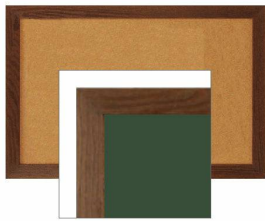

## WIDE WOOD 36x96 Framed Cork Bulletin Board (Open Face with 2" Wide Wood Frame)

FOR CURRENT PRICING, VISIT THE ID # LISTED ABOVE

### Product Details

- Wide Wood Framed Cork Board
- Wall Mount Cork Bulletin Board
- Wood Profile 2" Wide
- Cork Board Frame Size: 36" x 96"
- Overall Bulletin Board Frame Depth: 3/4"
- Available in 3 Wood Frame Finishes: **Cherry, Light Oak, and Walnut**
- Factory installed hangers allow you to mount Portrait or Landscape
- Self sealing natural cork, laminated to sturdy fiberboard
- **Wood frame (2" WIDE) borders the cork board**
- Constructed from solid hardwood with an attractive finish
- Open Face 36x96 cork board displays are **for INDOOR use only**
- **Call for Custom Open Face Wide Wood Frame Bulletin Boards**

### Ordering Options

- Fabric Covering over Cork bulletin board (see 10 colors below)
- Painted Corkboard Colors (see 4 colors below)
- Hard Plastic Push Pins: Clear or Multi-Color push pins (100 per box)
- Mounting brackets to help mount & secure your frame to the wall