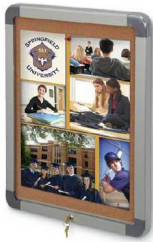

8.5x11 Indoor Elevator Bulletin Boards with Radius Edge (LIFT-OFF FRAME STYLE)

FOR CURRENT PRICING, VISIT THE ID # LISTED ABOVE
FREE SHIPPING

Product Details

- Indoor Bulletin Board 8.5" x 11"
- Sleek radius edge frame profile **with rounded corners**
- Wall Mount
- **Lift off Frame (opens bottom to top)**
- Locking Bulletin Board
- Frame Orientation: Portrait or Landscape (YOU CHOOSE)
- Security cam-lock is positioned on front of frame (2 keys included)
- **Overall Depth: 1"**
- 2 frame metal finishes: Black and Silver
- Break Resistant Acrylic: Perfect for high traffic or public environments
- Self sealing natural cork interior
- For **INDOOR DISPLAY USE ONLY**
- **Call to Customize Your 8.5x11 Elevator Display Cases**

Ordering Options

- Painted Cork and Fabric Cork
- Poster Frame Orientation: Portrait or Landscape

LIFT OFF FRAME
(OPENS BOTTOM TO TOP)

OPTIONAL FABRIC COLORS
(SHOWN IN GREY & BLACK)

Model	Overall Size	Viewable Area	Ships Via	Shipping Weight
ELVR-8511	11" x 13.5"	8 1/2" x 11"	UPS	6