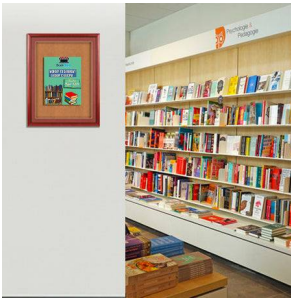

Designer Wood 11" x 17" Enclosed Cork Bulletin Board SwingFrame, Swing Open, Quick Change

FOR CURRENT PRICING, VISIT THE ID # LISTED ABOVE

Product Details

- Wood Frame Enclosed **11x17** Bulletin Board
- Single Door 11" x 17" Cork Bulletin Board
- Patented Swing-Open Frame System
- Hidden Hinges and Sliding Gravity Lock
- Frame Opens Right to Left
- Wood Frame Profile: **1 3/8" Wide**
- Overall Frame Depth: **2 7/8"**
- (9) Wood Frame Finishes
- Beveled Matboard: Complementary color to wood frame finish
- Break-Resistant Clear Acrylic Window
- 1/4" natural cork board mounted on 1/4" fiberboard
- Interior Useable Depth: 3/4"
- 11x17 **Wood** SwingFrames **For Indoor Use Only**
- Call for Custom Enclosed Bulletin Boards

Ordering Options

- Frame Orientation: Portrait or Landscape
- Fabric Covered Bulletin Board
- Lockable Bulletin Board with Side Plunge Lock & Key

Videos

Model	Interior Size	Overall Size	Viewable Area	Ships Via	Shipping Weight
SFWB-1117	11" x 17"	15 3/4" x 21 3/4"	10" x 16"	FedEx	20