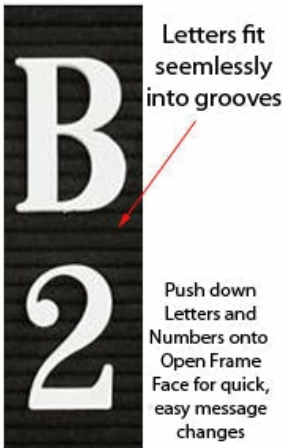

Open Face Vinyl Letter Board 12x60 Aluminum Frame

FOR CURRENT PRICING, VISIT THE ID # LISTED ABOVE
FREE SHIPPING

Product Details

- Overall Vinyl Letter Board Size: 12 x 60
- Overall Depth: 1/2"
- Silver aluminum trim (3/4" wide) borders the vinyl letter board
- Attractive vinyl letterboard with 1/4" grooves allows for easy letter and number insertion
- **3/4" White Helvetica letters and numbers included (290 Characters)**
- Silver aluminum backer helps protect against the outdoor elements
- Hanging Hardware is riveted onto the back for easy wall or ceiling mount
- Open Face letter boards 12x60 display for **INDOOR or OUTDOOR** use
- **Call for Open Face Framed Letterboard Sizes**

NOTE: If used outdoors, the letter board should be covered by an over-hang or enclosed in a case. It is not meant for outdoor use with direct exposure to inclement

PORTRAIT or LANDSCAPE

Ordering Options

- Frame Orientation: Portrait or Landscape
- For Portrait Orientation Black Vinyl Letterboard is the only available color
- Optional colors for vinyl letterboard panel
- Optional letter & character sets (1/2", 3/4", 1", 2", 3")

*CUSTOM SIZES AVAILABLE | CALL US

Model	Overall Letter Board Size	Ships Via	Shipping Weight
OFLBV-1260	12" x 60"	FedEx	22