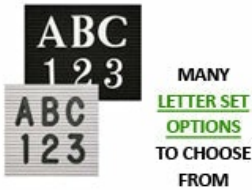

Model	Overall Letter Board Size	Ships Via	Shipping Weight
OFLBV-1260	12" x 60"	FedEx	22