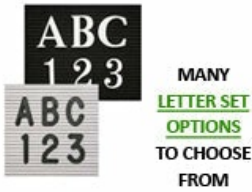

Model	Overall Letter Board Size	Ships Via	Shipping Weight
OFLBV-1836	18" x 36"	FedEx	19