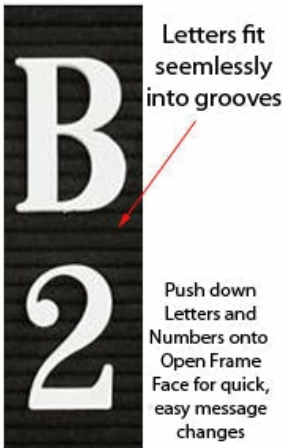

Open Face Vinyl Letter Board 18x36 Aluminum Frame

FOR CURRENT PRICING, VISIT THE ID # LISTED ABOVE
FREE SHIPPING

Product Details

- **Framed Letter Board**
- Vinyl Letter Board
- Overall Vinyl Letter Board Size: 18 x 36
- Overall Frame Depth: 1/2"
- **Silver aluminum trim (3/4" wide)** borders the vinyl letter board
- Attractive vinyl letterboard with 1/4" grooves allows for easy letter and number insertion
- **3/4" White Helvetica letters and numbers included (290 Characters)**
- Silver aluminum backer helps protect against the outdoor elements
- Hanging Hardware is riveted onto the back for easy wall or ceiling mount
- Open Face letter boards display 18x36 for **INDOOR or OUTDOOR** use
- **Call for Custom Framed Letterboards Vinyl or Fabric**

NOTE: If used outdoors, the letter board should be covered by an over-hang or enclosed in a case. It is not meant for outdoor use with direct exposure to inclement weather.

PORTRAIT or LANDSCAPE

Ordering Options

- Frame Orientation: Portrait or Landscape
- Optional colors for vinyl letterboard panel
- Optional letter & character sets (1/2", 3/4", 1", 2", 3")

*CUSTOM SIZES AVAILABLE | CALL US

Model	Overall Letter Board Size	Ships Via	Shipping Weight
OFLBV-1836	18" x 36"	FedEx	19