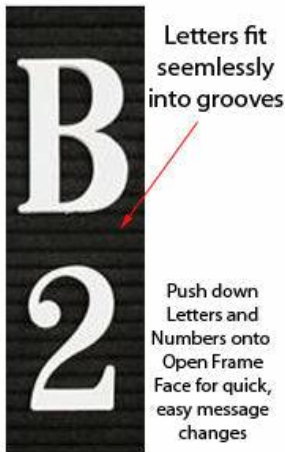

Open Face Vinyl Letter Board 24x48 Aluminum Frame

FOR CURRENT PRICING, VISIT THE ID # LISTED ABOVE
FREE SHIPPING

Product Details

- Vinyl Letter Board
- 24x48 Framed Letter Board Display with Silver Trim
- Overall Vinyl Letter Board Size: 24 x 48
- Overall Frame Depth: 1/2"
- Silver aluminum trim (3/4" wide) borders the vinyl letter board
- Attractive vinyl letterboard with 1/4" grooves allows for easy letter and number insertion
- 3/4" White Helvetica letters and numbers included (290 Characters)
- Hanging Hardware is riveted onto the back for easy wall or ceiling mount
- Open Face letter boards 24x48 for **INDOOR** or **OUTDOOR** use
- Call to customize **Open Face Framed Letterboard**

NOTE: If used outdoors, the letter board should be covered by an over-hang or enclosed in a case. It is not meant for outdoor use with direct exposure to inclement weather.

Ordering Options

- Frame Orientation: [Portrait](#) or [Landscape](#)
- Optional colors for vinyl letterboard panel
- Optional letter & character sets (1/2", 3/4", 1", 2", 3")

*CUSTOM SIZES AVAILABLE | CALL US

Model	Overall Letter Board Size	Ships Via	Shipping Weight
OFLBV-2448	24" x 48"	UPS	34