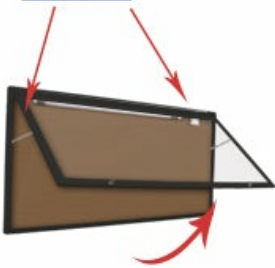

Extra Large 48x96 Outdoor Enclosed Bulletin Board Swing Cases with Lights (Single Door)

FOR CURRENT PRICING, VISIT THE ID # LISTED ABOVE

**48 x 96
EXTRA LARGE**

Enclosed Bulletin Board

(PICTURES SHOWN, NOT TO SCALE)

Landscape Orientation:
Hinges placed on top,
Prop arms included

Door swings upward

Product Details

- Extra Large Bulletin Board Display
- Outdoor Enclosed Bulletin Board
- Durable Aluminum Case Construction
- Single Door Wall Mount Cork Bulletin Board
- Features full length piano hinges (opens right to left)
- Break Resistant Acrylic: Ideal for high traffic or public locations
- Locking Bulletin Board with front door cam-lock (2 keys included)
- Overall Display Case Depth: 3 1/8"
- Interior Useable Depth: 1 5/8"
- Florescent Light: positioned on top to illuminate graphics / messages
- 4 outdoor treated metal frame finishes
- Self healing natural cork for pinning or tacking printed materials
- Weep holes provided on bottom to reduce condensation build-up
- Weather resistant aluminum backing with silicone sealant
- 48x96 Exterior Display Cases can be used OUTDOORS or INDOORS
- Case must be **surface mounted** on the wall
- **Call For Extra Large Outdoor Custom Bulletin Boards**

()

Lighting Information

- UL approved T8 fluorescent bulb are positioned on top to shine down
- Electric Cord: 3-wire center back exit (electrician needed for hardwiring)

Ordering Options

- Vinyl covering over cork
- Frame Orientation: Portrait or Landscape