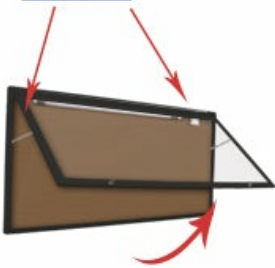

Extra Large 24x84 Outdoor Enclosed Bulletin Board Swing Cases with Lights (Single Door)

FOR CURRENT PRICING, VISIT THE ID # LISTED ABOVE

**24 x 84
EXTRA LARGE**

Enclosed Bulletin Board

(PICTURES SHOWN, NOT TO SCALE)

Landscape Orientation:
Hinges placed on top,
Prop arms included

Door swings upward

Product Details

- Extra Large Bulletin Board Display
- Outdoor Enclosed Bulletin Board
- Durable Aluminum Case Construction
- Single Door Wall Mount Cork Bulletin Board
- Features full length piano hinges (opens right to left)
- Break Resistant Acrylic: Ideal for high traffic or public locations
- Locking Bulletin Board with front door cam-lock (2 keys included)
- Overall Display Case Depth: 3 1/8"
- Interior Useable Depth: 1 5/8"
- Florescent Light: positioned on top to illuminate graphics / messages
- 4 outdoor treated metal frame finishes
- Self healing natural cork for pinning or tacking printed materials
- Weep holes provided on bottom to reduce condensation build-up
- Weather resistant aluminum backing with silicone sealant
- 24x84 Exterior Display Cases can be used OUTDOORS or INDOORS
- Case must be **surface mounted** on the wall
- **Call For Extra Large Outdoor Custom Bulletin Boards**

()

Lighting Information

- UL approved T8 fluorescent bulb are positioned on top to shine down
- Electric Cord: 3-wire center back exit (electrician needed for hardwiring)

Ordering Options

- Vinyl covering over cork
- Frame Orientation: Portrait or Landscape