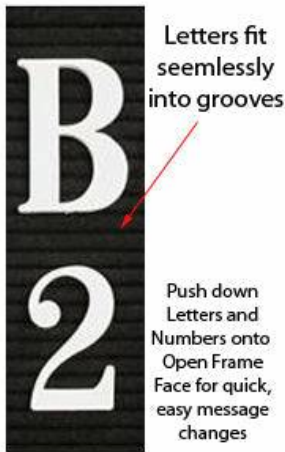

Product Sheet

Item ID # OFLBV-2472

Open Face Vinyl Letter Board 24x72 Aluminum Frame

FOR CURRENT PRICING, VISIT THE ID # LISTED ABOVE
FREE SHIPPING

Product Details

- Open Face Vinyl Letter Board
- 24x72 Framed Letter Board Display
- Overall Vinyl Letter Board Size: **24 x 72**
- Overall Depth: 1/2"
- Silver aluminum trim (3/4" wide) borders the vinyl letter board
- Vinyl letterboard with 1/4" grooves allows for easy letter and number insertion
- 3/4" White Helvetica letters and numbers included (290 Characters)
- Hanging Hardware is riveted onto the back for easy wall or ceiling mount
- 24x72 Open Face letter boards displays for **INDOOR or OUTDOOR** use
- Call to Customize **Open Face Framed Letterboards**

NOTE: If used outdoors, the letter board should be covered by an over-hang or enclosed in a case. It is not meant for outdoor use with direct exposure to inclement weather.

Ordering Options

- Frame Orientation: Portrait or Landscape
- For Portrait Orientation Black Vinyl Letterboard is the only available color
- Optional colors for vinyl letterboard panel
- Optional letter & character sets (1/2", 3/4", 1", 2", 3")

*CUSTOM SIZES AVAILABLE | CALL US

Model	Overall Letter Board Size	Ships Via	Shipping Weight
OFLBV-2472	24" x 72"	UPS	50