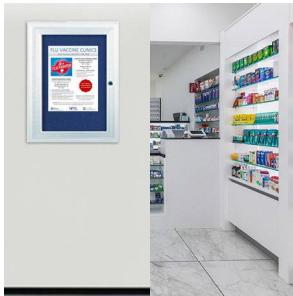

Product Details

- Indoor Bulletin Board
- **Interior LED Strip Lights Positioned on Top**
- Enclosed Bulletin Board with Cork Board Interior
- Wall Mount, Single Door
- Viewable Area: 30x40
- Features full length piano hinges (opens right to left)
- Security cam-lock is positioned on front of 30x40 frame (2 keys included)
- Overall Aluminum Frame Display Case Depth: 3 1/8"
- Interior Useable Depth: 1 5/8"
- 4 Metal Finishes
- Break Resistant Acrylic: Perfect for high traffic or public environments
- Self healing natural cork interior
- Interior Florescent Light positioned on top
- FOR INDOOR USE ONLY!
- **Call to Customize Enclosed Bulletin Boards with Light**

Lighting Information

- LED strip lights are positioned on top to shine down
- Electric Cord: 3-wire center back exit (electrician needed for hardwiring)

Ordering Options

- Frame Orientation: Portrait or Landscape
- Painted Cork and Fabric Cork
- **Door Window: Break Resistant or Tempered Glass**
  - Break Resistant Acrylic: 1/8" thick, lightweight (Standard)
  - 1/4" Tempered Glass for public environments and locations that require this added safety feature. (Upcharge)
    - If chosen we will use our heavy duty door that will change one of 2 dimensions by 1/2". We will contact you if you do not indicate which dimension you would like adjusted in your order notes.
    - The viewable area can decrease by 1/2" or the overall size can be increased by 1/2".

Model	Interior Size	Viewable Area	Overall Size (Portrait)	Overall Size (Landscape)	Ships Via	Shipping Weight
SCIBBL-3040	31 1/4" x 41 3/4"	30" x 40"	35 1/4" x 45"	45 1/4" x 35"	UPS	46