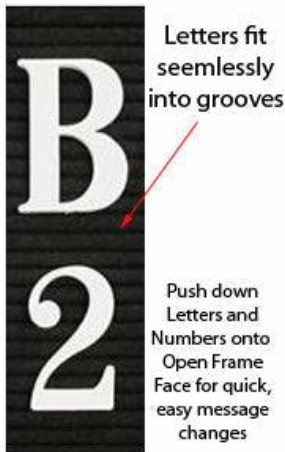

Product Sheet

Item ID # OFLBV-2460

Open Face Vinyl Letter Board 24x60 Aluminum Frame

FOR CURRENT PRICING, VISIT THE ID # LISTED ABOVE
FREE SHIPPING

Product Details

- Open Face Vinyl Letter Board
- Grooved Letter Board 24x60
- Overall Vinyl Letter Board Frame Size: 24 x 60
- Overall Depth: 1/2"
- Silver aluminum trim (3/4" wide) borders the vinyl letter board
- Attractive vinyl letterboard with 1/4" grooves for easy letter & number insertion
- 3/4" White Helvetica letters and numbers included (290 Characters)
- Hanging Hardware is riveted onto the back for easy wall or ceiling mount
- 24x60 Open Face letter board displays for **INDOOR or OUTDOOR** use
- [Call for Custom Open Face Framed Letterboard Sizes](#)

NOTE: If used outdoors, the letter board should be covered by an over-hang or enclosed in a case. It is not meant for outdoor use with direct exposure to inclement weather.

Ordering Options

- Frame Orientation: Portrait or Landscape
- For Portrait Orientation Black Vinyl Letterboard is the only available color
- Optional colors for vinyl letterboard panel
- Optional letter & character sets (1/2", 3/4", 1", 2", 3")

*CUSTOM SIZES AVAILABLE | CALL US

Model	Overall Letter Board Size	Ships Via	Shipping Weight
OFLBV-2460	24" x 60"	UPS	42