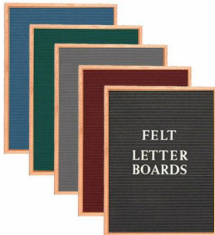

## Adjustable Pedestal Felt Letter Board 18x14 Wood Framed

FOR CURRENT PRICING, VISIT THE ID # LISTED ABOVE

### Product Details

- Pedestal Letter Board with Wood Frame
- Adjustable Letter Board Stand
- Open face 18x14 Framed Black Letter Board
- Felt Letter Board with Changeable Letters
- Outer Frame Size: 18 x 14
- Oak Wood Frame (3/4" wide) Borders Felt Letter Board
- Pedestal Adjustable Height Ranges from 36" to 66" Tall
- 1/4" grooves in panel for easy letter and number insertion
- 3/4" White Helvetica letters + numbers included (290 Characters)
- Open Face felt letter boards 18x14 displays **for INDOOR use only**
- Contact us to customize Letterboards

### Ordering Options

- Frame Orientation: Portrait or Landscape
- Optional colors for felt letterboard panel
- Optional letter & character sets (1/2", 3/4", 1", 2", 3")

**\*CUSTOM SIZES AVAILABLE | CALL US**

3/4" Wide Silver Trim Frame

Model	Overall Letter Board Size	Ships Via	Shipping Weight
PLBAWF-1814	18" x 14"	UPS	16