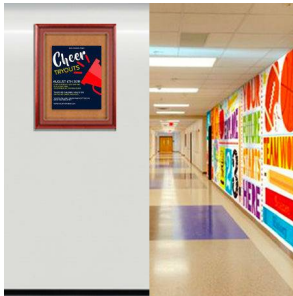

Designer Wood Framed 20" x 24" Enclosed Bulletin Board SwingFrame

FOR CURRENT PRICING, VISIT THE ID # LISTED ABOVE

Product Details

- SwingFrame Enclosed **20x24** Bulletin Board
- Wall Mount, Single Door Display Frame
- Patented Swing-Open Frame System
- Hidden Hinges and Sliding Gravity Lock
- Frame Opens Right to Left
- Hidden Hinges and Sliding Gravity Lock
- Wood Frame Profile: **1 3/8" Wide**
- Overall Frame Depth: **2 7/8"**
- Interior Useable Depth: **3/4"**
- **Nine** Wood Frame Finishes
- **Beveled Matboard:** Complementary color to wood frame finish
- Break-Resistant Clear Acrylic Window:
- **Optional:** Colorful Fabric Covered Cork Board Finishes
- 20x24 Wood Bulletin Board SwingFrames **for Indoor Use Only**
- Contact Us for Custom Enclosed Bulletin Boards

Ordering Options

- Frame Orientation: Portrait or Landscape
- Fabric Covered Bulletin Board
- Lockable Bulletin Board with Side Plunge Lock & Key

Videos

Model	Interior Size	Overall Size	Viewable Area	Ships Via	Shipping Weight
SFWB-2024	20" x 24"	24 3/4" x 28 3/4"	19" x 23"	FedEx	18