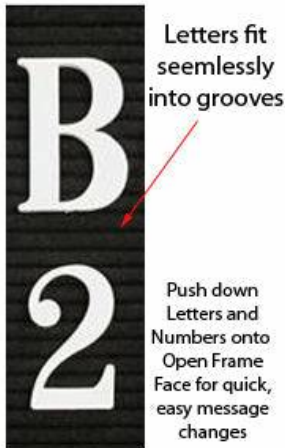

Open Face Felt Letter Board 18x18 Aluminum Frame

FOR CURRENT PRICING, VISIT THE ID # LISTED ABOVE
FREE SHIPPING

Product Details

- **Felt Letter Board**
- Overall Felt Letter Board Size: 18 x 18
- Overall Depth: 1/2"
- Silver aluminum trim (3/4" wide) borders the felt letter board
- Attractive black felt letter board with 1/4" grooves allows for easy letter and number insertion
- **3/4" White Helvetica letters and numbers included (290 Characters)**
- Hanging Hardware is riveted onto the back for easy wall or ceiling mount
- Open Face 18x18 letter boards displays **for INDOOR use only**
- **Call to Customize Open Face Framed Letterboards**

Ordering Options

- Optional colors for felt letterboard panel
- Optional letter & character sets (1/2", 3/4", 1", 2", 3")

PORTRAIT or LANDSCAPE

***CUSTOM SIZES AVAILABLE | CALL US**

Model	Overall Letter Board Size	Ships Via	Shipping Weight
OFLBF-1818	18" x 18"	UPS	11