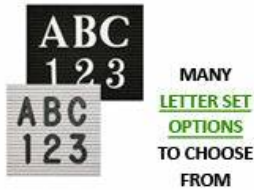

Open Face Felt Letter Board 18x18 Aluminum Frame

FOR CURRENT PRICING, VISIT THE ID # LISTED ABOVE
FREE SHIPPING

Product Details

- **Felt Letter Board**
- Overall Felt Letter Board Size: 18 x 18
- Overall Depth: 1/2"
- Silver aluminum trim (3/4" wide) borders the felt letter board
- Attractive black felt letter board with 1/4" grooves allows for easy letter and number insertion
- **3/4" White Helvetica letters and numbers included (290 Characters)**
- Hanging Hardware is riveted onto the back for easy wall or ceiling mount
- Open Face 18x18 letter boards displays **for INDOOR use only**
- **Call to Customize Open Face Framed Letterboards**

Ordering Options

- Optional colors for felt letterboard panel
- Optional letter & character sets (1/2", 3/4", 1", 2", 3")

PORTRAIT or LANDSCAPE

***CUSTOM SIZES AVAILABLE | CALL US**

Model	Overall Letter Board Size	Ships Via	Shipping Weight
OFLBF-1818	18" x 18"	UPS	11