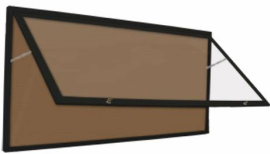

24x84 Extra Large Outdoor Enclosed Bulletin Board SwingCases (Single Door)

FOR CURRENT PRICING, VISIT THE ID # LISTED ABOVE

Product Details

- 24x84 Extra Large Bulletin Board
- Aluminum Display Case Construction
- Outdoor Enclosed Bulletin Board
- Wall Mount Display Case
- Single Door Lockable Display Case
- Features full length piano hinges (opens right to left)
- Break Resistant Acrylic: Perfect for high traffic or public environments
- Security cam-lock is positioned on front of 24" x 84" frame (2 keys included)
- Overall Display Case Depth: 2"
- Interior Useable Depth: 5/8"
- Portrait and Landscape Orientation Sizes
- 4 outdoor treated metal frame finishes
- Self healing natural cork
- Weep holes provided on bottom to reduce condensation build-up
- Weather resistant aluminum backing with silicone sealant
- Wall Mount 24 x 84 Bulletin Board Display Case For Outdoor and Indoor Use
- Case must be **surface mounted** on the wall
- **Call for Custom Extra Large Outdoor Bulletin Boards!**

()

Ordering Options

- Vinyl Covered Cork Board
- Frame Orientation: Portrait or Landscape
- **Landscape Orientation Information** - For outdoor poster cases being built for landscape orientation, the following information below will apply.
 - The hinge placement will always be on Top (**Door Swings Upward**)
 - Prop arms will be added to the unit to support and hold the door.
 - The prop arms will extend the door open at approximately 45 degrees.
- **Door Window: Break Resistant or Tempered Glass**
 - Break Resistant Acrylic: 1/8" thick, lightweight (Standard)
 - 1/4" Tempered Glass for public environments and locations that require this added safety feature. (Upcharge)
 - If chosen we will use our heavy duty door that will change one of 2 dimensions by 1/2". We will contact you if you do not indicate which dimension you would like adjusted in your order notes.
 - The viewable area can decrease by 1/2" or the overall size can be increased by 1/2".