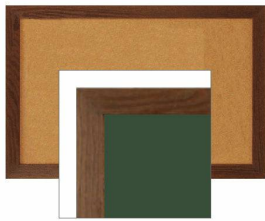

## WIDE WOOD 30x36 Framed Cork Bulletin Board (Open Face with 2" Wide Wood Frame)

FOR CURRENT PRICING, VISIT THE ID # LISTED ABOVE

### Product Details

- o Wide Wood Framed Cork Board
- o Wall Mount Cork Bulletin Board
- o Cork Board Frame Size: 30" x 36"
- o Overall Bulletin Board Frame Depth: 3/4"
- o Available in 3 Wood Frame Finishes: **Cherry, Light Oak, and Walnut**
- o Factory installed hangers allow you to mount Portrait or Landscape
- o Self sealing natural cork, laminated to sturdy fiberboard
- o **Wood frame (2" WIDE) borders the cork board**
- o Constructed from solid hardwood with an attractive finish
- o Open Face 30x36 cork board displays **for INDOOR use only**
- o **Call for Custom Open Face Wide Wood Frame Bulletin Boards**

### Ordering Options

2" WIDE FRAME

- Fabric Covering over Cork bulletin board (see 10 colors below)
- Painted Corkboard Colors (see 4 colors below)
- Hard Plastic Push Pins: Clear or Multi-Color push pins (100 per box)
- Mounting brackets to help mount & secure your frame to the wall