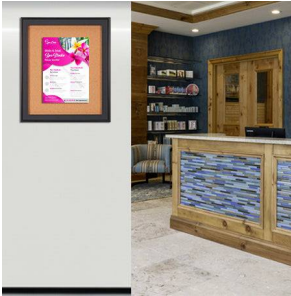

Designer Metal 30" x 36" Enclosed Bulletin Board SwingFrames

FOR CURRENT PRICING, VISIT THE ID # LISTED ABOVE

Product Details

- Wall Mount Enclosed 30 x 36 Bulletin Cork Boards
- Patented swing-open frame system (opens right to left)
- Features concealed hinges and Gravity Lock which provide a clean design
- Metal Frame Profile: 5/8" Wide
- Overall Exterior Display Cabinet Depth: 2 1/4"
- Interior Useable Depth: 3/4"
- (5) Aluminum frame finishes available
- Beveled Matboard: Complimentary color to metal frame
- Break Resistant Acrylic: For high traffic or public locations
- 1/4" natural cork board mounted on 1/4" hardboard
- Installs Easily: Mounting hardware included
- SwingFrame Cork Bulletin Board Displays are for **INDOOR USE ONLY**
- **Fabric Covered Bulletin Board Optional**
- **Call to Buy Swingframe Custom Designer Bulletin Boards 30x36**

Ordering Options

- Frame Orientation: Portrait or Landscape
- Enclosed Fabric Bulletin Board
- Lockable Bulletin Board with Side Plunge Lock & Key

Model	Interior Size	Overall Size	Viewable Area	Ships Via	Shipping Weight
SFMB-3036	30" x 36"	33 3/4" x 39 3/4"	29" x 35"	FedEx	44