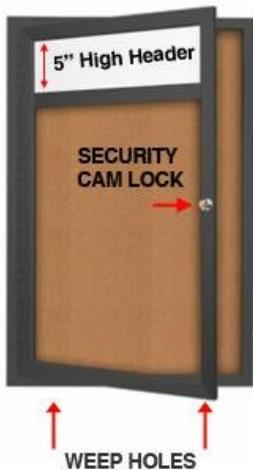

Outdoor Enclosed Bulletin Boards with Header 19 x 24 (Single Door)

FOR CURRENT PRICING, VISIT THE ID # LISTED ABOVE

19 x 24
Enclosed Cork Board
(PICTURES SHOWN, NOT TO SCALE)

Weather Resistant Aluminum

Product Details

- 19" x 24" Outdoor Enclosed Bulletin Board
- 19x24 Bulletin Board Display with Header
- Features full length piano hinges (opens right to left)
- Security cam-lock is positioned on front of 19" x 24" frame (2 keys included)
- Overall Display Case Depth: 2"
- Interior Useable Depth: 5/8"
- 4 outdoor treated frame finishes
- Break Resistant Acrylic: Perfect for high traffic or public environments
- Self healing natural cork interior
- Weep holes provided on bottom to reduce condensation build-up
- Weather resistant aluminum backing with silicone sealant
- Case must be **surface mounted** on the wall
- **Call to Buy Custom Bulletin Board w Header SwingCases!**

Header Details

- UPPERCASE Helvetica vinyl lettering
- Black lettering on a 5" white header (3" max text height)

IMPORTANT HEADER ORDERING DETAILS

Please type your message in the text box provided below, we will try to keep your message on one line unless otherwise specified. If we can't fit your message on one line we will center your copy on two lines. For the customer that needs a specific font, color or text positioning, you may call customer service with your requests.