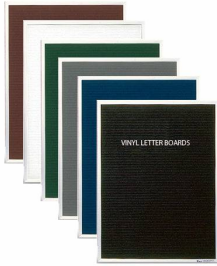

Product Sheet

Item ID # OFLBV-1117

Open Face Vinyl Letter Board 11x17 Frame with Silver Trim Aluminum

FOR CURRENT PRICING, VISIT THE ID # LISTED ABOVE
FREE SHIPPING

Product Details

- Open Face Vinyl Letter Board 11x17
- Silver Trim Aluminum Frame
- Letterboard with Changeable Letters
- Overall Frame Depth: 1/2"
- Grooved Letter Board
- Overall Vinyl Letter Board Frame Size: 11 x 17
- Silver aluminum trim (3/4" wide) borders the vinyl letter board
- Attractive vinyl letterboard with 1/4" grooves for easy letter & number insertion
- 3/4" White Helvetica letters and numbers included (290 Characters)
- Hanging Hardware is riveted onto the back for easy wall or ceiling mount
- 11x17 Open Face letter board displays **for Indoor or Outdoor use**
- Call for Custom Open Face Framed Letterboard Sizes

NOTE: If used outdoors, the letter board should be covered by an overhang or enclosed in a case. It is not meant for outdoor use with direct exposure to inclement weather.

Ordering Options

- Frame Orientation: Portrait or Landscape
- Optional colors for vinyl letterboard panel
- Optional letter & character sets (1/2", 3/4", 1", 2", 3")

***CUSTOM SIZES AVAILABLE | CALL US**

Model	Overall Letter Board Size	Ships Via	Shipping Weight
OFLBV-1117	11" x 17"	UPS	8