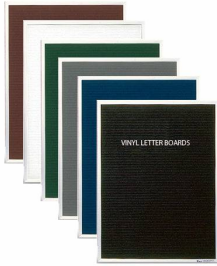

Product Sheet

Item ID # OFLBV-4848

Open Face Vinyl Letter Board 48x48 Aluminum Frame

FOR CURRENT PRICING, VISIT THE ID # LISTED ABOVE
FREE SHIPPING

Product Details

- **Framed Letter Board**
- 48x48 Vinyl Letter Board
- Overall Vinyl Letter Board Size: 48 x 48
- Overall Frame Depth: 1/2"
- Silver aluminum trim (3/4" wide) borders the vinyl letter board
- Attractive vinyl letterboard with 1/4" grooves allows for easy letter and number insertion
- 3/4" White Helvetica letters and numbers included (290 Characters)
- Hanging Hardware is riveted onto the back for easy wall or ceiling mount
- Open Face letter boards display 48x48 for INDOOR or OUTDOOR use
- Call for Custom Framed Letterboards Vinyl or Fabric

NOTE: If used outdoors, the letter board should be covered by an over-hang or enclosed in a case. It is not meant for outdoor use with direct exposure to inclement weather.

Ordering Options

- Optional colors for vinyl letterboard panel
- Optional letter & character sets (1/2", 3/4", 1", 2", 3")