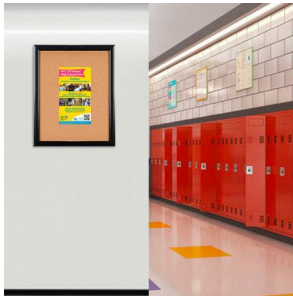

Super Wide-Face 16x20 Enclosed Bulletin Board SwingFrames

FOR CURRENT PRICING, VISIT THE ID # LISTED ABOVE

Product Details

- Enclosed Cork Bulletin Board 16" x 20"
- Wall Mount Display Frame with One Door
- Patented swing-open frame system (opens right to left)
- Features concealed hinges and Gravity Lock
- Metal Frame Profile: 2 3/8" Wide
- Overall Wall Frame Depth: 2 1/4"
- Interior Useable Depth: 3/4"
- (2) Anodized aluminum frame finishes available: Black and Silver
- Break Resistant Acrylic: For high traffic or public areas
- 1/4" natural cork board mounted on 1/4" hardboard
- Installs Easily: Mounting hardware included
- Super Wide-Face Designer Bulletin Boards are for **INDOOR USE ONLY**
- **Call to Buy Custom Designer Bulletin Cork Boards!**

Ordering Options

- Frame Orientation: Portrait or Landscape
- Fabric Covered Bulletin Board
- Lockable Bulletin Board - Side Plunge Lock & Key

Model	Interior Size	Overall Size	Viewable Area	Ships Via	Shipping Weight
SFMBWIDE-1620	16" x 20"	19 3/4" x 23 3/4"	14 1/8" x 18 1/8"	FedEx	15