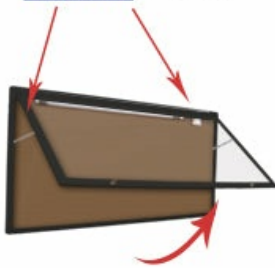

Extra Large 24x60 Outdoor Enclosed Bulletin Board Swing Cases with Lights (Single Door)

FOR CURRENT PRICING, VISIT THE ID # LISTED ABOVE

**24 x 60
EXTRA LARGE**

Enclosed Bulletin Board

(PICTURES SHOWN, NOT TO SCALE)

Landscape Orientation:
Hinges placed on top,
Prop arms included

Door swings upward

Product Details

- Extra Large Bulletin Board Display
- Outdoor Enclosed Bulletin Board
- Durable Aluminum Case Construction
- Single Door Wall Mount Cork Bulletin Board
- Features full length piano hinges (opens right to left)
- Break Resistant Acrylic: Ideal for high traffic or public locations
- Locking Bulletin Board with front door cam-lock (2 keys included)
- Overall Display Case Depth: 3 1/8"
- Interior Useable Depth: 1 5/8"
- Florescent Light: positioned on top to illuminate graphics / messages
- 4 outdoor treated metal frame finishes
- Self healing natural cork for pinning or tacking printed materials
- Weep holes provided on bottom to reduce condensation build-up
- Weather resistant aluminum backing with silicone sealant
- 24x60 Exterior Display Cases can be used OUTDOORS or INDOORS
- Case must be **surface mounted** on the wall
- **Call For Extra Large Outdoor Custom Bulletin Boards**

()

Lighting Information

- UL approved T8 fluorescent bulb are positioned on top to shine down
- Electric Cord: 3-wire center back exit (electrician needed for hardwiring)

Ordering Options

- Vinyl covering over cork
- Frame Orientation: Portrait or Landscape

Door Window: Break Resistant or Tempered Glass

- Break Resistant Acrylic: 1/4" thick, lightweight (Standard)
- Tempered Glass: 1/4" Tempered Glass is offered for public environments

which require this added safety standard. (25% Upcharge)