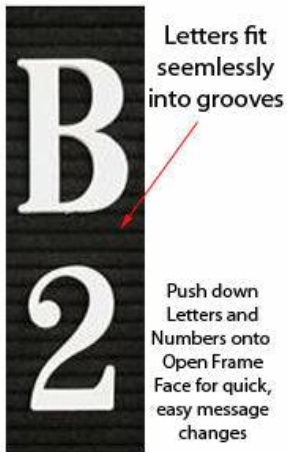

Model	Overall Letter Board Size	Ships Via	Shipping Weight
OFLBV-9624	96" x 24"	UPS	64